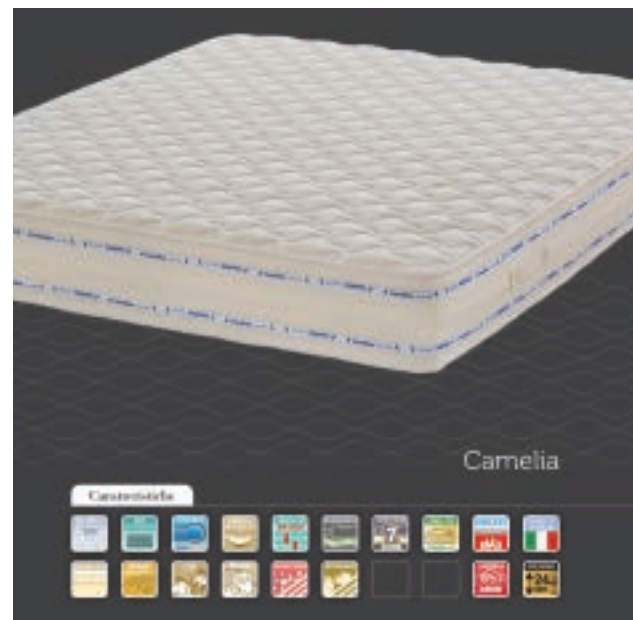

SINCERT

Certified ISO 9001 by

ENQi

Certificate nr. 152567

Camelia

Ο συνδυασμός των ανεξάρτητων ελατήριων και του Memory Naturalis δημιουργεί ένα στρώμα που προσαρμόζεται τέλεια στο σώμα, στηρίζει τα δύσκολα σημεία και σέβεται την φυσική γραμμή της πλάτης. Το Camelia εγγυάται υγιεινή και εργονομική άνεση.